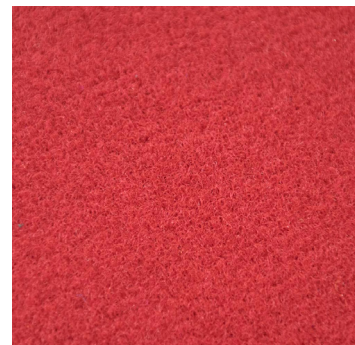

Production Type: NEEDLE PUNCH CORD CARPET
Nominal Roll Length: 25 metres
Width: 2 metres standard. 4 metres available by request.
Backing: Rubber backed only
Fire Rating: BFL-S1
Comments: Polythene protective film available as standard.

This is a fantastic velour carpet to use at film premieres or outside events. The Salsa velour carpet is available in 33 colours and the polythene is supplied on the carpet as standard. An ideal product to be used as an exhibition carpet as it does not fray when cut, so different shapes can be cut easily.

Fire retardant certificate available on request.

This velour product is exclusive to CTN Exhibitions Ltd. All colours supplied rubber rolled outside. The Salsa carpet range is ideal for outdoor use as the velour carpet has a rubber backing.

Please note: Whilst we have made every effort to ensure colour accuracy on this PDF, variances in monitors, graphics cards and the floor covering manufacturing process mean actual colours may vary. The colours shown here should be used as a guide only.

Bordeaux